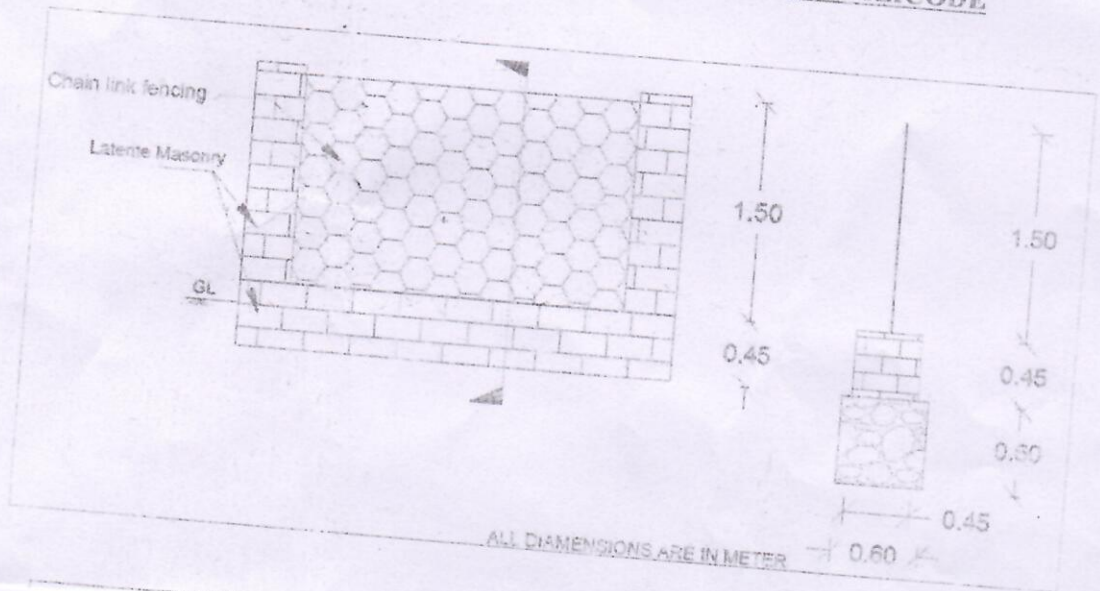

ESTIMATE FOR CHAIN LINK FENCING AT RARS PILICODE

ALL DIMENSIONS ARE IN METER